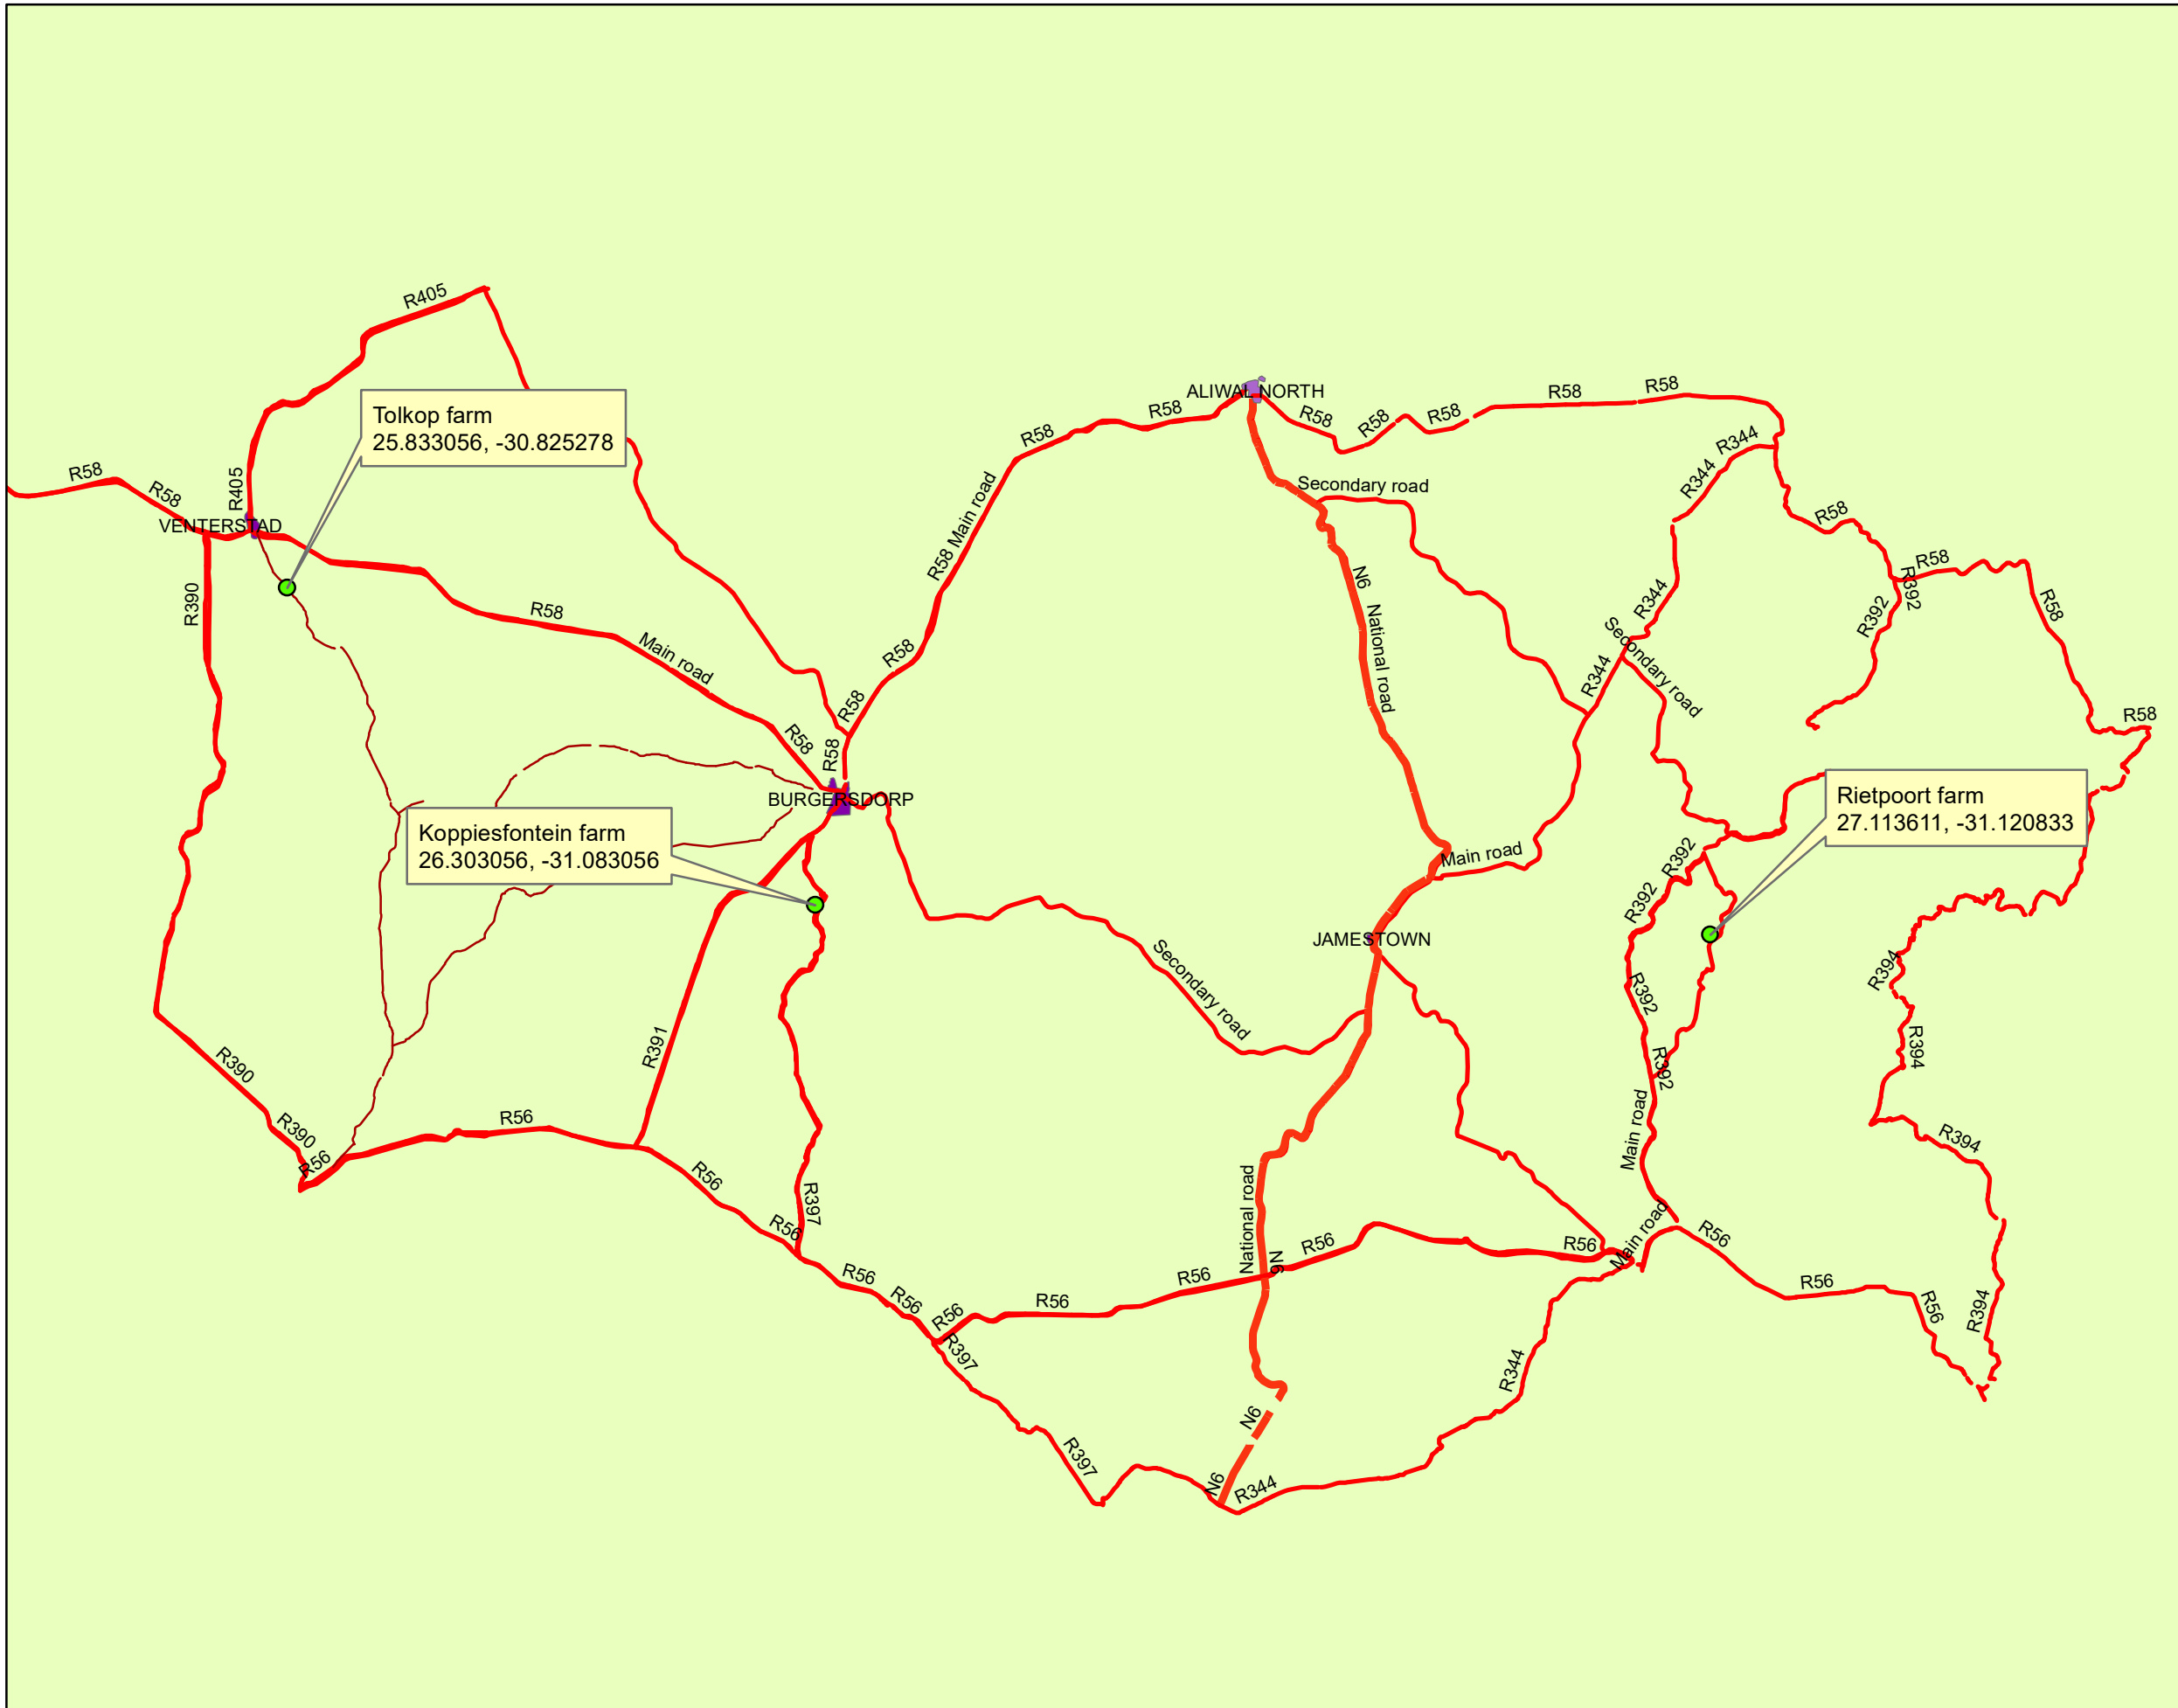

WALTER SISULU SITES FOR DRILLING OF BOREHOLES

WALTER SISULU LOCAL MUNICIPALITY

Legend

- Walter Sisulu LM
- Joe Gqabi District
- Eastern Cape Province

Legend

- Secondary Roads
- High way
- Main Roads
- Towns

1:571,664

Prepared By : Hashilbi S
 Land Use Management GIS
 Joe Gqabi District
 Coordinates:26.019261 -30.893382
 Created: April 2021